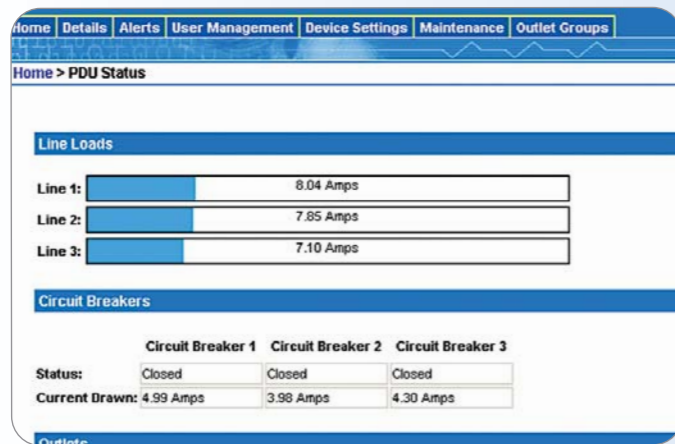

Quality Rack PDUs with Intelligence

Simple, Web-Based Power and Energy Management

PX Web-Based GUI