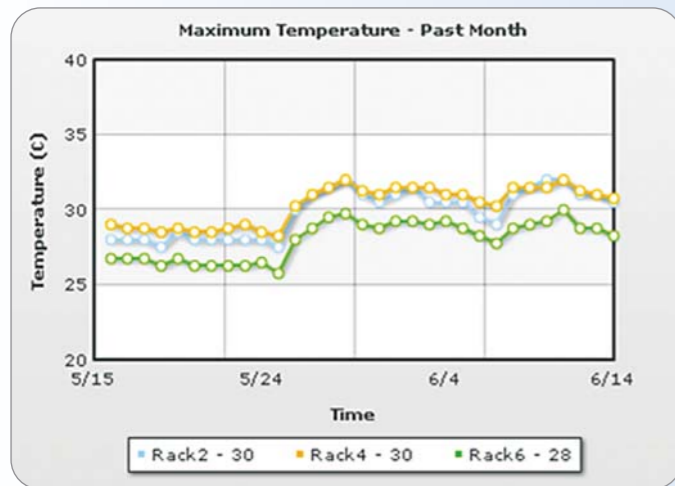

Power IQ Energy Management Software